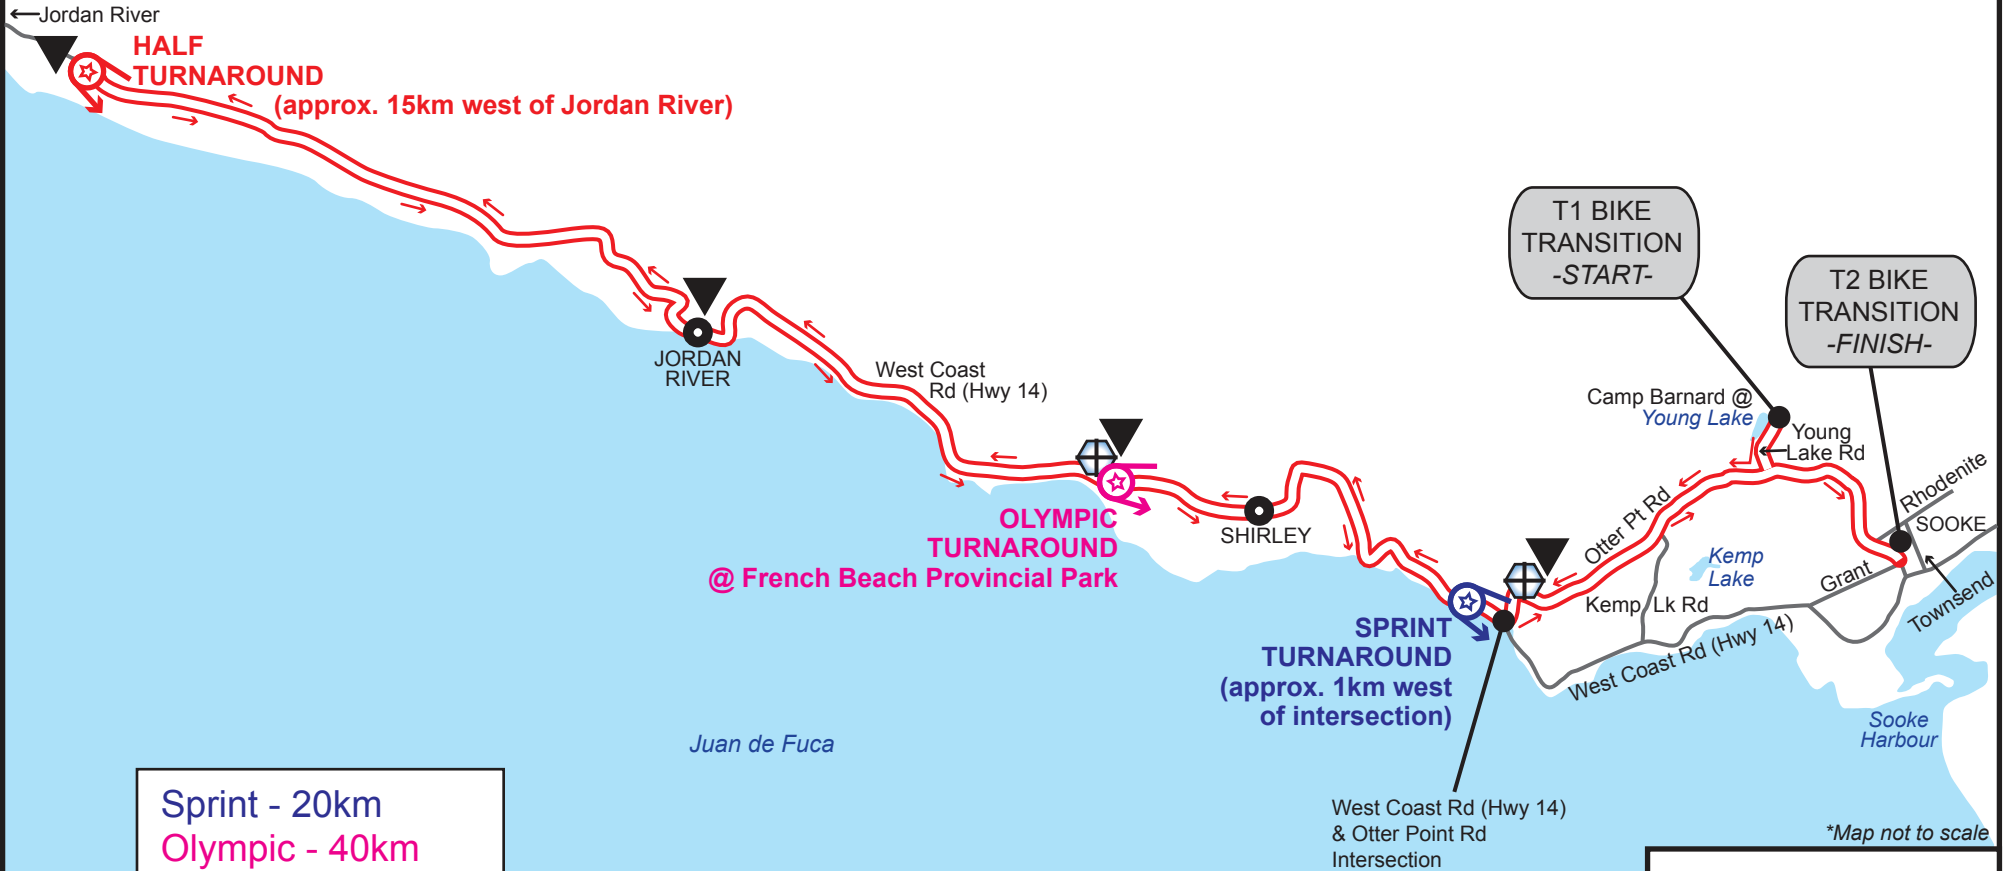

SUBARU SOOKE TRIATHLON

* BIKE COURSE *

August 7, 2011

Sprint - 20km
Olympic - 40km
Half - 90km
Aid Station 
Road Closure 
Communications 

SUBARU
WESTERN
TRIATHLON SERIES
S O O K E

*Map not to scale